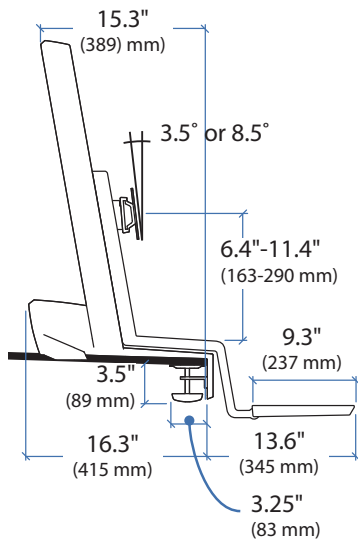

ergotron®

Dimensional Illustrations

WorkFit™-S

Dual Monitor

Dimensions

© 2014 Ergotron, Inc. rev. 12/12/2018 DIM-WFSDual **Content is subject to change without notification**

Americas Sales and Corporate Headquarters

Worldwide OEM Sales

www.ergotron.com
info.oem@ergotron.com

Dimensions

Lowest Position

Highest Position

Desk Thickness

Flip clamp for thicker desks:

This range accommodates most displays with screens up to 24" as well as some displays with screens as large as 26".

Actual allowable width of displays will vary slightly depending on display thickness.

Note that older versions of this product used a narrower crossbar, which accommodated monitors with screens of up to 22"