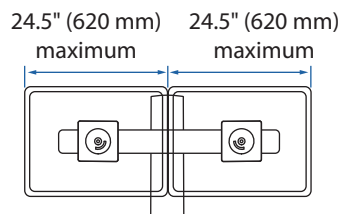

Worldwide OEM Sales

www.ergotron.com
info.oem@ergotron.com

Dimensions

Lowest Position

Highest Position

Desk Thickness

Flip clamp for thicker desks:

This range accommodates most displays with screens up to 24" as well as some displays with screens as large as 26".

Actual allowable width of displays will vary slightly depending on display thickness.

Note that older versions of this product used a narrower crossbar, which accommodated monitors with screens of up to 22"