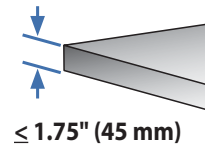

Worldwide OEM Sales

www.ergotron.com
info.oem@ergotron.com

Dimensions

Lowest Position

Highest Position

Desk Thickness

Flip clamp for thicker desks:

This range accommodates most displays with screens up to 24" as well as some displays with screens as large as 26".

Actual allowable width of displays will vary slightly depending on display thickness.

Note that older versions of this product used a narrower crossbar, which accommodated monitors with screens of up to 22"