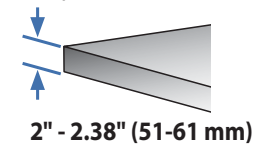

Worldwide OEM Sales

www.ergotron.com
info.oem@ergotron.com

Dimensions

Lowest Position

Highest Position

Desk Thickness

Flip clamp for thicker desks:

This range accommodates most displays with screens up to 24" as well as some displays with screens as large as 26".

Actual allowable width of displays will vary slightly depending on display thickness.

Note that older versions of this product used a narrower crossbar, which accommodated monitors with screens of up to 22"