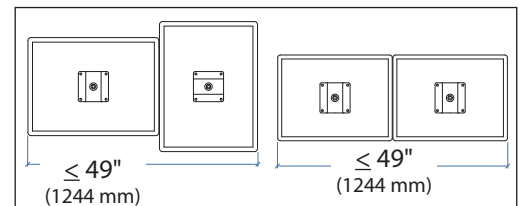

Worldwide OEM Sales

www.ergotron.com
info.oem@ergotron.com

Dimensions

Lowest Position

Highest Position

Desk Thickness

Flip clamp for thicker desks:

This range accommodates most displays with screens up to 24" as well as some displays with screens as large as 26".

Actual allowable width of displays will vary slightly depending on display thickness.

Note that older versions of this product used a narrower crossbar, which accommodated monitors with screens of up to 22"