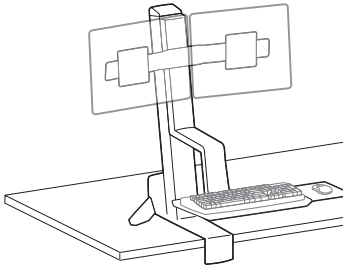

Range of Motion

Portrait/Landscape rotation stop screw can be installed for 0° rotation.

Weight Capacity

© 2014 Ergotron, Inc. rev. 12/12/2018 DIM-WFSDual Content is subject to change without notification