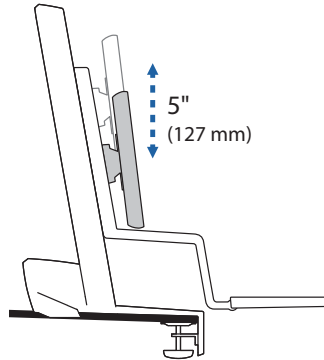

Worldwide OEM Sales

www.ergotron.com
info.oem@ergotron.com

Dimensions

Lowest Position

Highest Position

Desk Thickness

Flip clamp for thicker desks:

This range accommodates most displays with screens up to 24" as well as some displays with screens as large as 26".

Range of Motion

Portrait/Landscape rotation stop screw can be installed for 0° rotation.

Weight Capacity

© 2014 Ergotron, Inc. rev. 12/12/2018 DIM-WFSDual Content is subject to change without notification