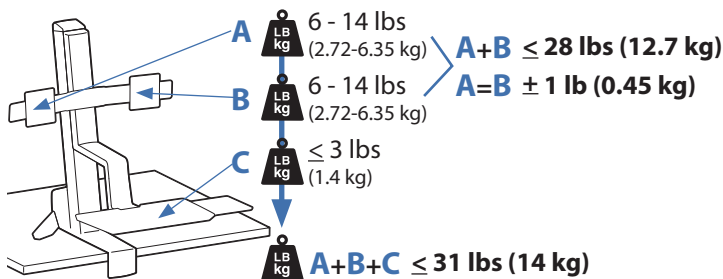

Range of Motion

Portrait/Landscape rotation stop screw can be installed for 0° rotation.

Weight Capacity

© 2014 Ergotron, Inc. rev. 12/12/2018 DIM-WFSDual Content is subject to change without notification