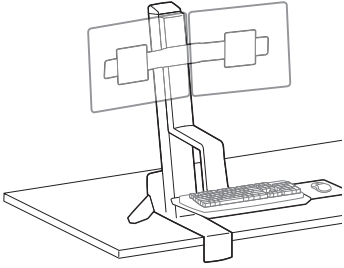

ergotron®

Dimensional Illustrations

WorkFit™-S

Dual Monitor

Dimensions

© 2014 Ergotron, Inc. rev. 12/12/2018 DIM-WFSDual **Content is subject to change without notification**

Americas Sales and Corporate Headquarters

Worldwide OEM Sales

www.ergotron.com
info.oem@ergotron.com

Dimensions

Lowest Position

Highest Position

Desk Thickness

Flip clamp for thicker desks:

This range accommodates most displays with screens up to 24" as well as some displays with screens as large as 26".

Actual allowable width of displays will vary slightly depending on display thickness.

Note that older versions of this product used a narrower crossbar, which accommodated monitors with screens of up to 22"