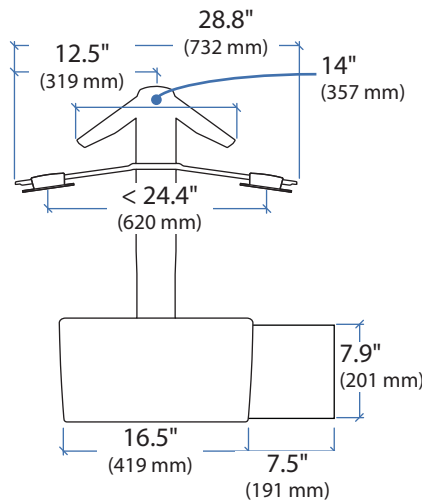

Worldwide OEM Sales

www.ergotron.com
info.oem@ergotron.com

Dimensions

Lowest Position

Highest Position

Desk Thickness

Flip clamp for thicker desks:

This range accommodates most displays with screens up to 24" as well as some displays with screens as large as 26".

Actual allowable width of displays will vary slightly depending on display thickness.

Note that older versions of this product used a narrower crossbar, which accommodated monitors with screens of up to 22"