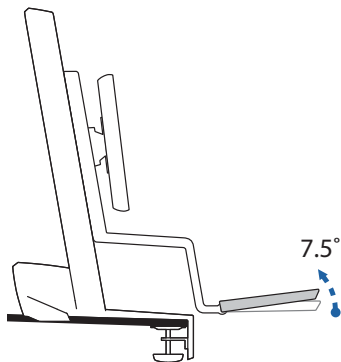

Actual allowable width of displays will vary slightly depending on display thickness.

Note that older versions of this product used a narrower crossbar, which accommodated monitors with screens of up to 22"

Range of Motion

Portrait/Landscape rotation stop screw can be installed for 0° rotation.

Weight Capacity

© 2014 Ergotron, Inc. rev. 12/12/2018 DIM-WFSDual Content is subject to change without notification