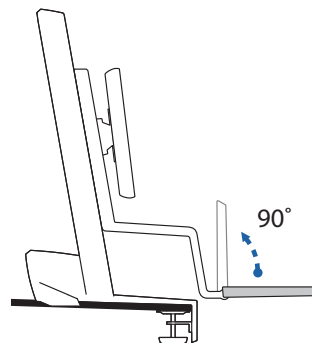

Range of Motion

Portrait/Landscape rotation stop screw can be installed for 0° rotation.

Weight Capacity

© 2014 Ergotron, Inc. rev. 12/12/2018 DIM-WFSDual Content is subject to change without notification