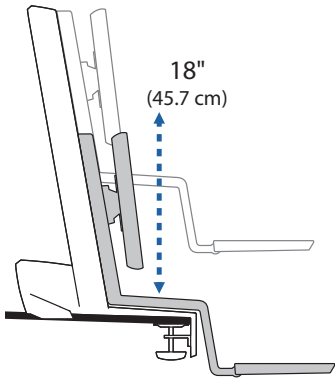

Worldwide OEM Sales

www.ergotron.com
info.oem@ergotron.com

Dimensions

Lowest Position

Highest Position

Desk Thickness

Flip clamp for thicker desks:

This range accommodates most displays with screens up to 24" as well as some displays with screens as large as 26".

Actual allowable width of displays will vary slightly depending on display thickness.

Note that older versions of this product used a narrower crossbar, which accommodated monitors with screens of up to 22"

Range of Motion

Portrait/Landscape rotation stop screw can be installed for 0° rotation.

Weight Capacity

© 2014 Ergotron, Inc. rev. 12/12/2018 DIM-WFSDual Content is subject to change without notification