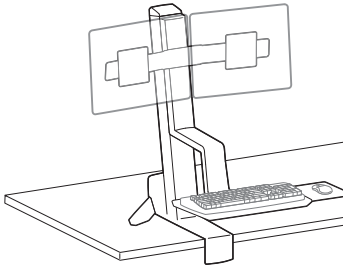

Worldwide OEM Sales

www.ergotron.com
info.oem@ergotron.com

Dimensions

Lowest Position

Highest Position

Desk Thickness

Flip clamp for thicker desks:

This range accommodates most displays with screens up to 24" as well as some displays with screens as large as 26".

Actual allowable width of displays will vary slightly depending on display thickness.

Note that older versions of this product used a narrower crossbar, which accommodated monitors with screens of up to 22"