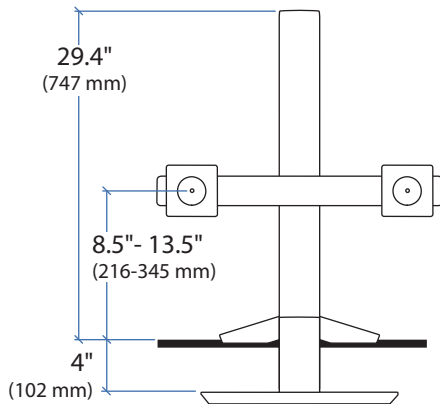

Worldwide OEM Sales

www.ergotron.com
info.oem@ergotron.com

Dimensions

Lowest Position

Highest Position

Desk Thickness

Flip clamp for thicker desks:

This range accommodates most displays with screens up to 24" as well as some displays with screens as large as 26".

Actual allowable width of displays will vary slightly depending on display thickness.

Note that older versions of this product used a narrower crossbar, which accommodated monitors with screens of up to 22"