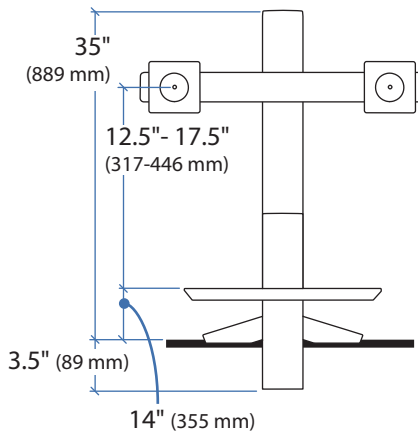

Worldwide OEM Sales

www.ergotron.com
info.oem@ergotron.com

Dimensions

Lowest Position

Highest Position

Desk Thickness

Flip clamp for thicker desks:

This range accommodates most displays with screens up to 24" as well as some displays with screens as large as 26".

Actual allowable width of displays will vary slightly depending on display thickness.

Note that older versions of this product used a narrower crossbar, which accommodated monitors with screens of up to 22"