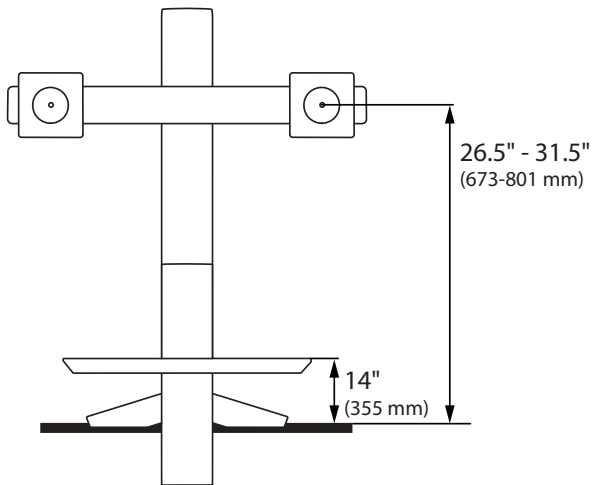

ergotron®

Dimensional Illustrations

WorkFit™-S

Dual Monitor

Dimensions

© 2014 Ergotron, Inc. rev. 12/12/2018 DIM-WFSDual **Content is subject to change without notification**

Americas Sales and Corporate Headquarters

Worldwide OEM Sales

www.ergotron.com
info.oem@ergotron.com

Dimensions

Lowest Position

Highest Position

Desk Thickness

Flip clamp for thicker desks:

This range accommodates most displays with screens up to 24" as well as some displays with screens as large as 26".

Actual allowable width of displays will vary slightly depending on display thickness.

Note that older versions of this product used a narrower crossbar, which accommodated monitors with screens of up to 22"