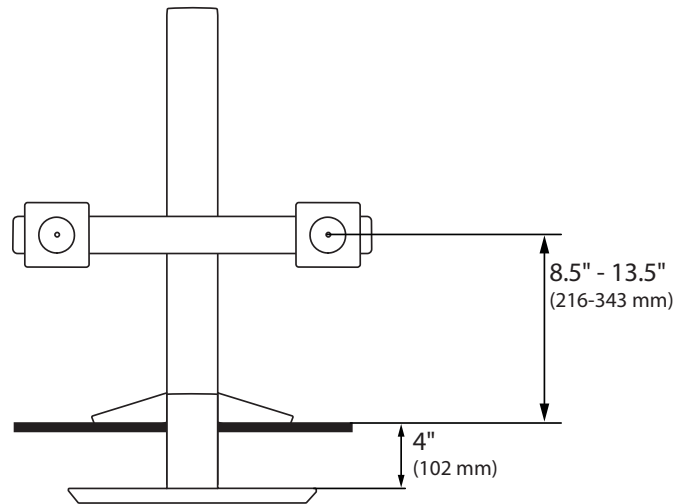

ergotron®

Dimensional Illustrations

WorkFit™-S

Dual Monitor

Dimensions

© 2014 Ergotron, Inc. rev. 12/12/2018 DIM-WFSDual **Content is subject to change without notification**

Americas Sales and Corporate Headquarters

Worldwide OEM Sales

www.ergotron.com
info.oem@ergotron.com

Dimensions

Lowest Position

Highest Position

Desk Thickness

Flip clamp for thicker desks:

This range accommodates most displays with screens up to 24" as well as some displays with screens as large as 26".

Actual allowable width of displays will vary slightly depending on display thickness.

Note that older versions of this product used a narrower crossbar, which accommodated monitors with screens of up to 22"