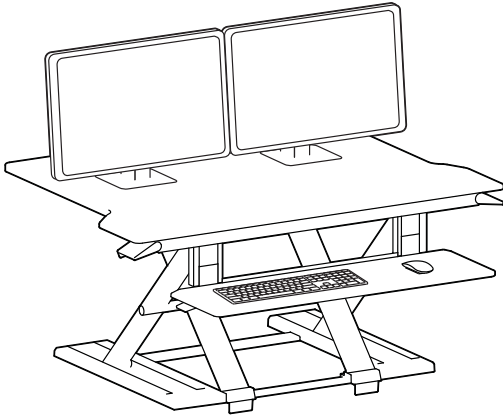

WorkFit™-TX Standing Desk Converter

DIMENSIONS

WorkFit™-TX Standing Desk Converter

WEIGHT CAPACITY

© 2018 Ergotron, Inc. rev. 03/02/2020 DIM-WFTX **Content is subject to change without notification**

Americas Sales and Corporate Headquarter	EMEA Sales	APAC Sales	Worldwide OEM Sales
St. Paul, MN USA (800) 888-8458 +1-651-681-7600 www.ergotron.com insidesales@ergotron.com	Amersfoort, The Netherlands +31 33 45 45 600 www.ergotron.com info.eu@ergotron.com	Sydney, Australia www.ergotron.com apacustomerservice@ergotron.com	www.ergotron.com info.oem@ergotron.com