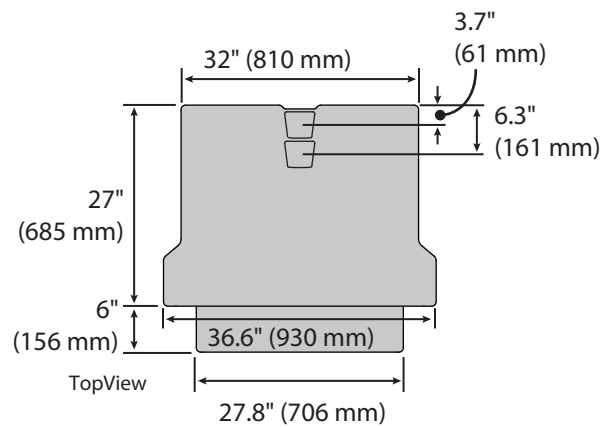

WorkFit™-TX Standing Desk Converter

DIMENSIONS

WorkFit™-TX Standing Desk Converter

WEIGHT CAPACITY

© 2018 Ergotron, Inc. rev. 03/02/2020 DIM-WFTX **Content is subject to change without notification**

Americas Sales and Corporate Headquarter	EMEA Sales	APAC Sales	Worldwide OEM Sales
St. Paul, MN USA (800) 888-8458 +1-651-681-7600 www.ergotron.com insidesales@ergotron.com	Amersfoort, The Netherlands +31 33 45 45 600 www.ergotron.com info.eu@ergotron.com	Sydney, Australia www.ergotron.com apacustomerservice@ergotron.com	www.ergotron.com info.oem@ergotron.com