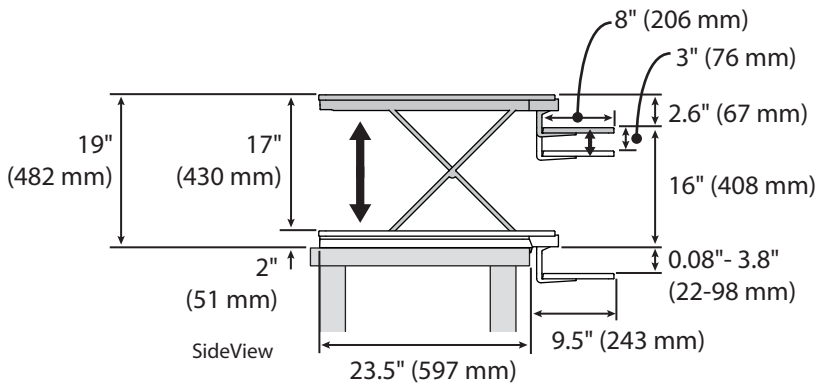

WorkFit™-TX Standing Desk Converter

DIMENSIONS

WorkFit™-TX Standing Desk Converter

WEIGHT CAPACITY

© 2018 Ergotron, Inc. rev. 03/02/2020 DIM-WFTX **Content is subject to change without notification**

Americas Sales and Corporate Headquarter	EMEA Sales	APAC Sales	Worldwide OEM Sales
St. Paul, MN USA (800) 888-8458 +1-651-681-7600 www.ergotron.com insidesales@ergotron.com	Amersfoort, The Netherlands +31 33 45 45 600 www.ergotron.com info.eu@ergotron.com	Sydney, Australia www.ergotron.com apacustomerservice@ergotron.com	www.ergotron.com info.oem@ergotron.com