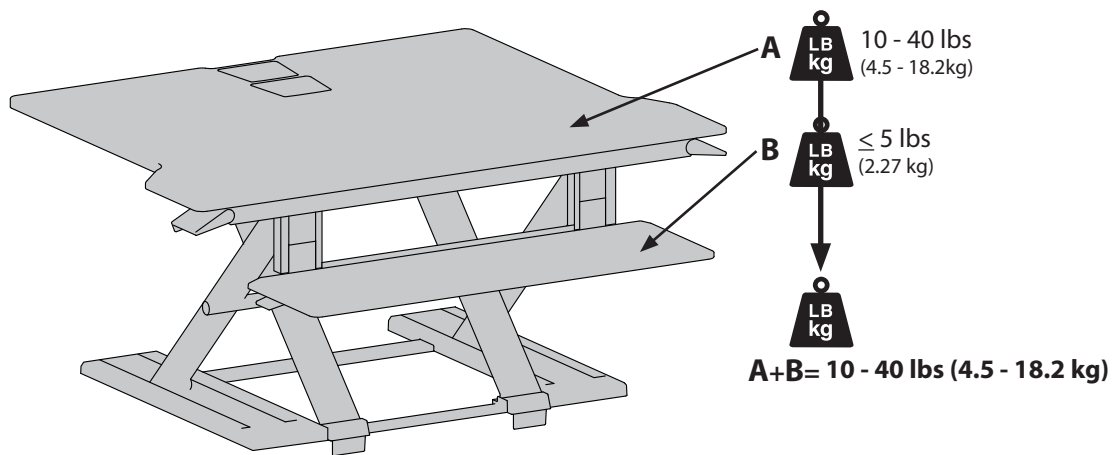

WorkFit™-TX Standing Desk Converter

DIMENSIONS

WorkFit™-TX Standing Desk Converter

WEIGHT CAPACITY

© 2018 Ergotron, Inc. rev. 03/02/2020 DIM-WFTX **Content is subject to change without notification**

Americas Sales and Corporate Headquarter	EMEA Sales	APAC Sales	Worldwide OEM Sales
St. Paul, MN USA (800) 888-8458 +1-651-681-7600 www.ergotron.com insidesales@ergotron.com	Amersfoort, The Netherlands +31 33 45 45 600 www.ergotron.com info.eu@ergotron.com	Sydney, Australia www.ergotron.com apacustomerservice@ergotron.com	www.ergotron.com info.oem@ergotron.com