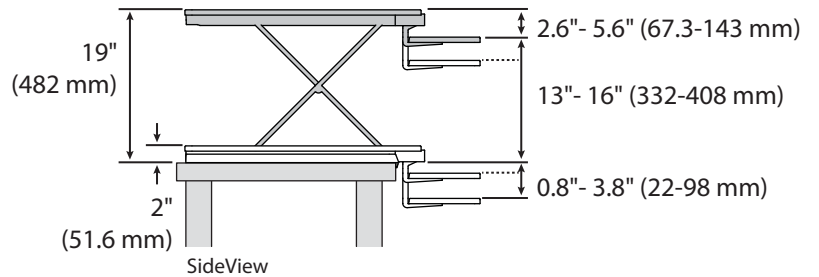

WorkFit™-TX Standing Desk Converter

DIMENSIONS

WorkFit™-TX Standing Desk Converter

WEIGHT CAPACITY

© 2018 Ergotron, Inc. rev. 03/02/2020 DIM-WFTX **Content is subject to change without notification**

Americas Sales and Corporate Headquarter	EMEA Sales	APAC Sales	Worldwide OEM Sales
St. Paul, MN USA (800) 888-8458 +1-651-681-7600 www.ergotron.com insidesales@ergotron.com	Amersfoort, The Netherlands +31 33 45 45 600 www.ergotron.com info.eu@ergotron.com	Sydney, Australia www.ergotron.com apacustomerservice@ergotron.com	www.ergotron.com info.oem@ergotron.com