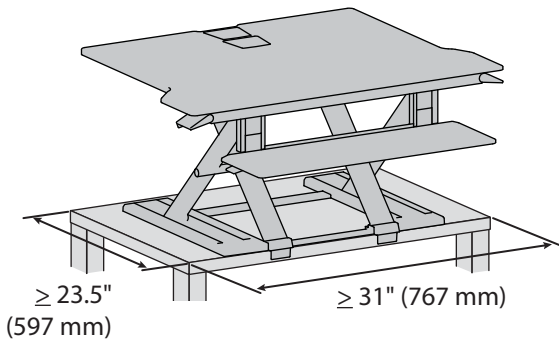

WorkFit™-TX Standing Desk Converter

DIMENSIONS

WorkFit™-TX Standing Desk Converter

WEIGHT CAPACITY

© 2018 Ergotron, Inc. rev. 03/02/2020 DIM-WFTX **Content is subject to change without notification**

Americas Sales and Corporate Headquarter	EMEA Sales	APAC Sales	Worldwide OEM Sales
St. Paul, MN USA (800) 888-8458 +1-651-681-7600 www.ergotron.com insidesales@ergotron.com	Amersfoort, The Netherlands +31 33 45 45 600 www.ergotron.com info.eu@ergotron.com	Sydney, Australia www.ergotron.com apacustomerservice@ergotron.com	www.ergotron.com info.oem@ergotron.com