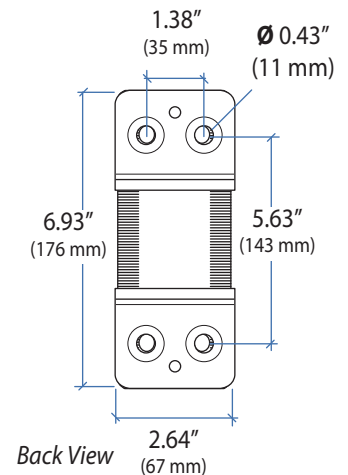

Wall Mount Bracket