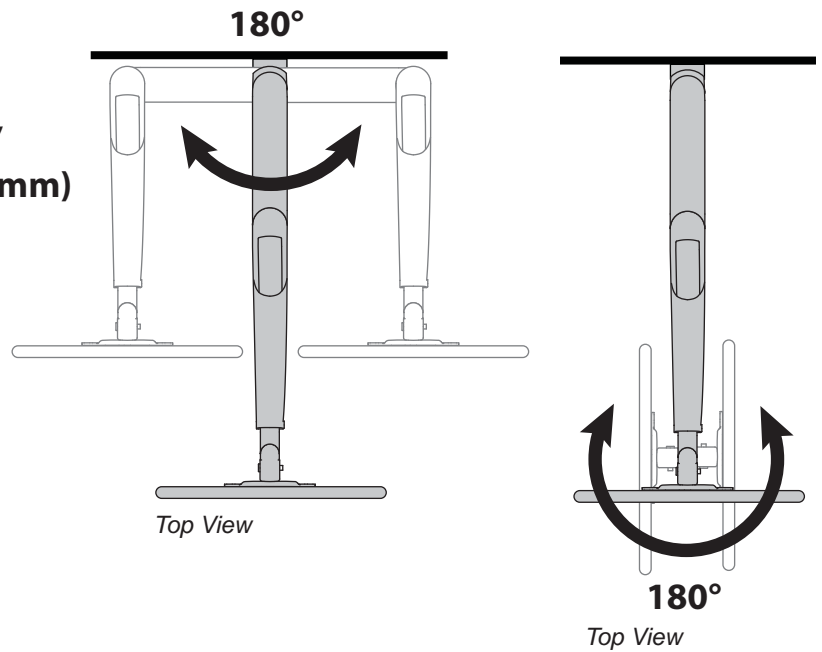

# Dimensional Illustrations MX mini Wall Mount

8 lbs. (3.6 kg)

CAUTION: DO NOT EXCEED MAXIMUM LISTED WEIGHT CAPACITY. SERIOUS INJURY OR PROPERTY DAMAGE MAY OCCUR!

**Portrait/Landscape Rotation.**

© 2015 Ergotron, Inc. rev. 12/17/2018 DIM-MXMiniWallmount Content is subject to change without notification

# Dimensional Illustrations