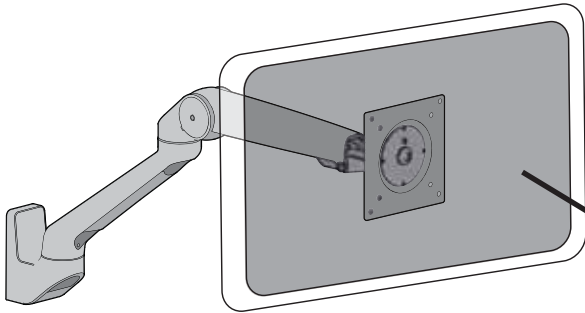

# Dimensional Illustrations MX mini Wall Mount

8 lbs. (3.6 kg)

CAUTION: DO NOT EXCEED MAXIMUM LISTED WEIGHT CAPACITY. SERIOUS INJURY OR PROPERTY DAMAGE MAY OCCUR!

**Portrait/Landscape Rotation.**

© 2015 Ergotron, Inc. rev. 12/17/2018 DIM-MXMiniWallmount Content is subject to change without notification