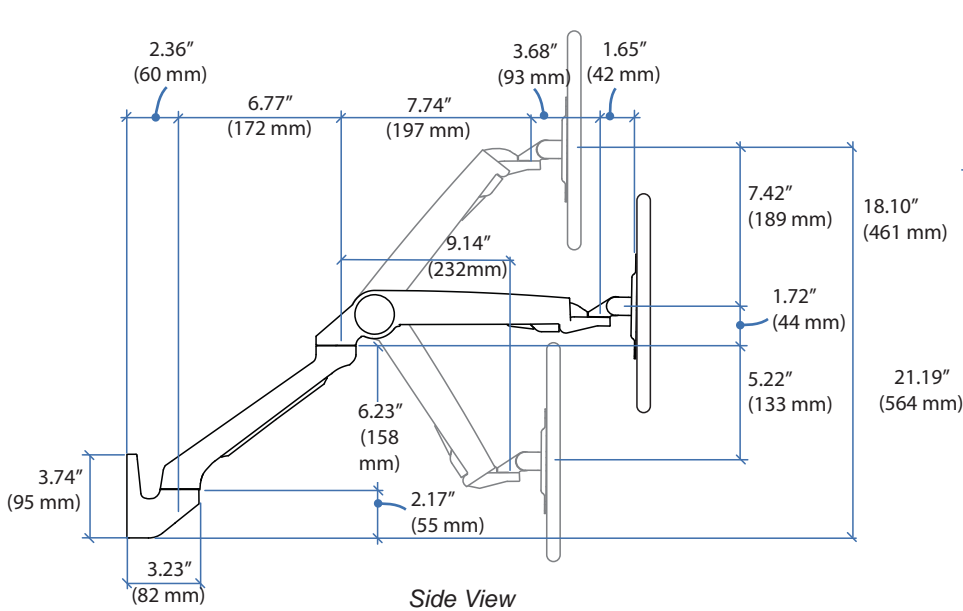

Dimensional Illustrations

MX mini Wall Mount

© 2015 Ergotron, Inc. rev. 12/17/2018 DIM-MXMiniWallmount Content is subject to change without notification

Americas Sales and Corporate Headquarters

St. Paul, MN USA
(800) 888-8458
+1-651-681-7600
www.ergotron.com
sales@ergotron.com

EMEA Sales

Amersfoort, The Netherlands
+31 33 45 45 600
www.ergotron.com
info.eu@ergotron.com

APAC Sales

Tokyo, Japan
www.ergotron.com
japansupport@ergotron.com

Worldwide OEM Sales

www.ergotron.com
info.oem@ergotron.com