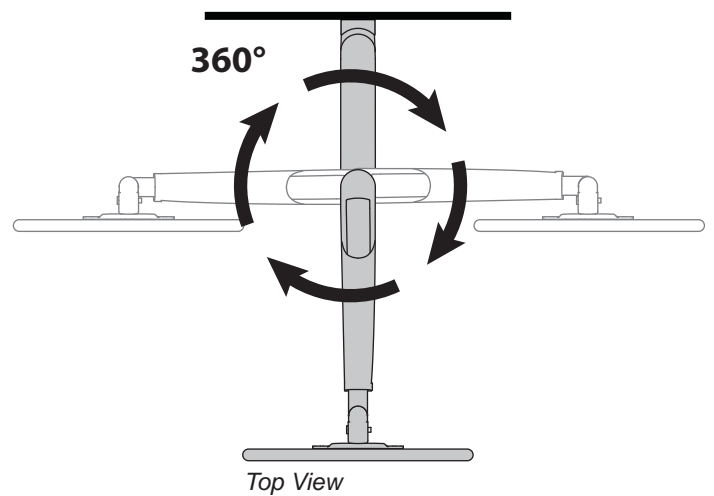

# Dimensional Illustrations MX mini Wall Mount

8 lbs. (3.6 kg)

CAUTION: DO NOT EXCEED MAXIMUM LISTED WEIGHT CAPACITY. SERIOUS INJURY OR PROPERTY DAMAGE MAY OCCUR!

**Portrait/Landscape Rotation.**

© 2015 Ergotron, Inc. rev. 12/17/2018 DIM-MXMiniWallmount Content is subject to change without notification

# Dimensional Illustrations