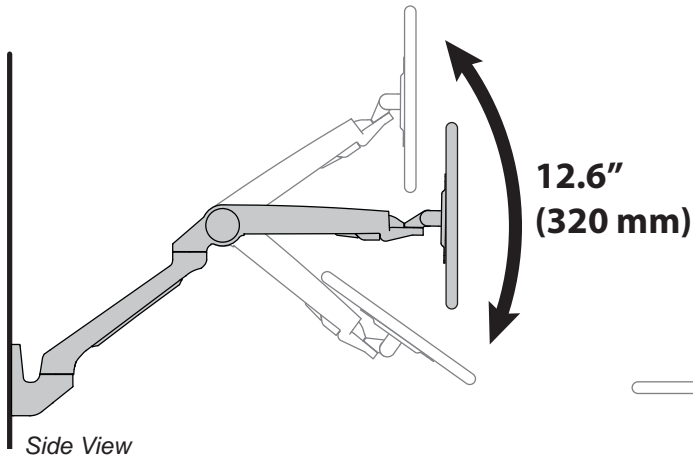

# Dimensional Illustrations MX mini Wall Mount

8 lbs. (3.6 kg)

CAUTION: DO NOT EXCEED MAXIMUM LISTED WEIGHT CAPACITY. SERIOUS INJURY OR PROPERTY DAMAGE MAY OCCUR!

**Portrait/Landscape Rotation.**

© 2015 Ergotron, Inc. rev. 12/17/2018 DIM-MXMiniWallmount Content is subject to change without notification