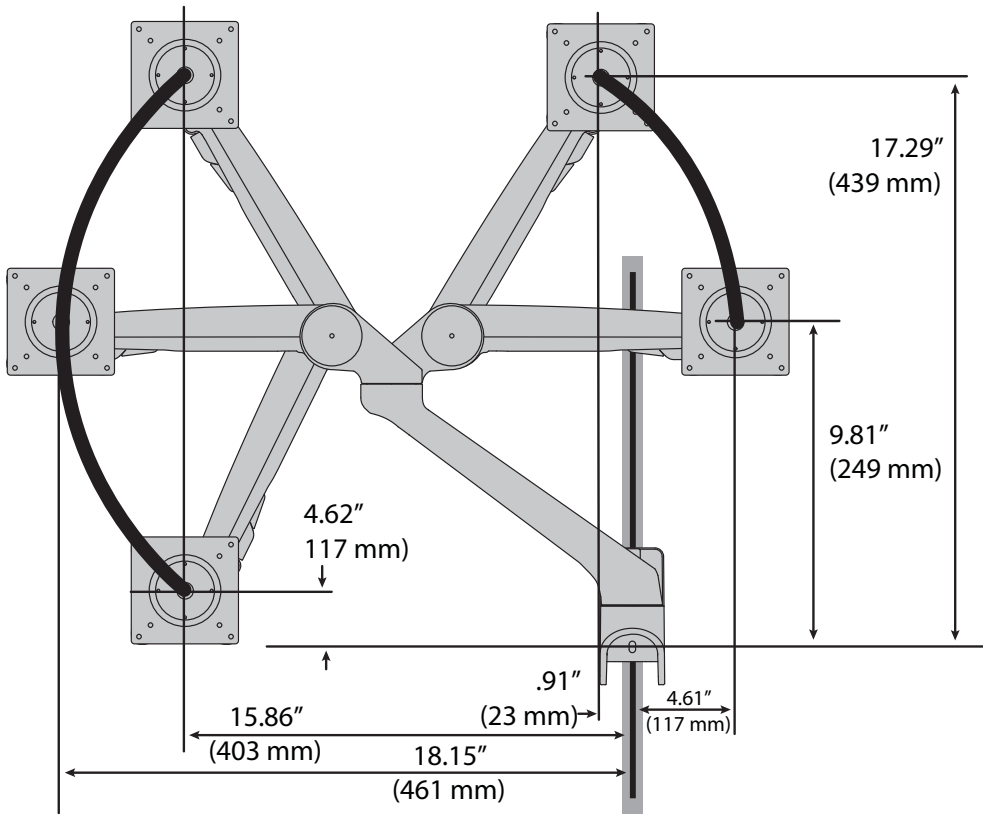

Dimensional Illustrations

MX mini Wall Mount

© 2015 Ergotron, Inc. rev. 12/17/2018 DIM-MXMiniWallmount Content is subject to change without notification

Americas Sales and Corporate Headquarters

St. Paul, MN USA
(800) 888-8458
+1-651-681-7600
www.ergotron.com
sales@ergotron.com

EMEA Sales

Amersfoort, The Netherlands
+31 33 45 45 600
www.ergotron.com
info.eu@ergotron.com

APAC Sales

Tokyo, Japan
www.ergotron.com
japansupport@ergotron.com

Worldwide OEM Sales

www.ergotron.com
info.oem@ergotron.com