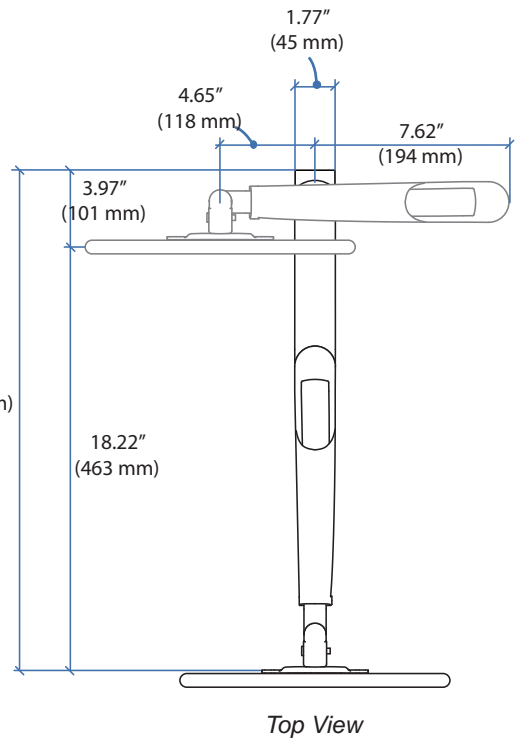

Dimensional Illustrations

MX mini Wall Mount

© 2015 Ergotron, Inc. rev. 12/17/2018 DIM-MXMiniWallmount Content is subject to change without notification

Americas Sales and Corporate Headquarters

St. Paul, MN USA
(800) 888-8458
+1-651-681-7600
www.ergotron.com
sales@ergotron.com

EMEA Sales

Amersfoort, The Netherlands
+31 33 45 45 600
www.ergotron.com
info.eu@ergotron.com

APAC Sales

Tokyo, Japan
www.ergotron.com
japansupport@ergotron.com

Worldwide OEM Sales

www.ergotron.com
info.oem@ergotron.com