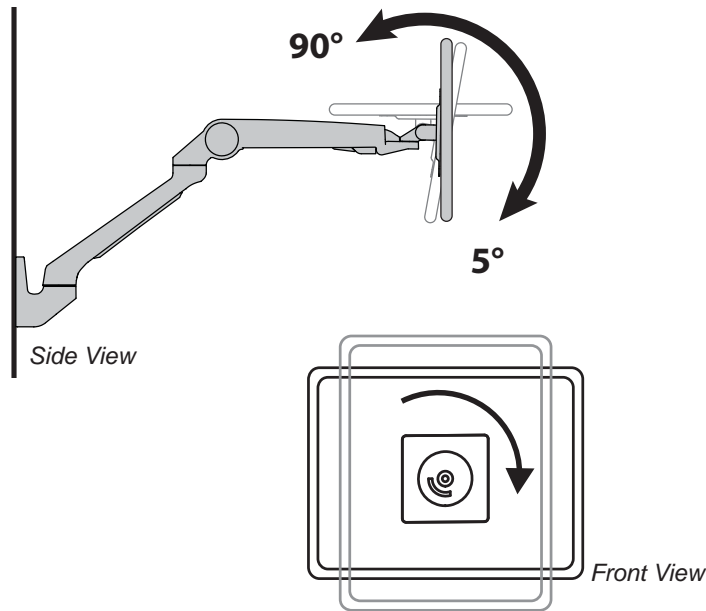

# Dimensional Illustrations MX mini Wall Mount

8 lbs. (3.6 kg)

CAUTION: DO NOT EXCEED MAXIMUM LISTED WEIGHT CAPACITY. SERIOUS INJURY OR PROPERTY DAMAGE MAY OCCUR!

**Portrait/Landscape Rotation.**

© 2015 Ergotron, Inc. rev. 12/17/2018 DIM-MXMiniWallmount Content is subject to change without notification