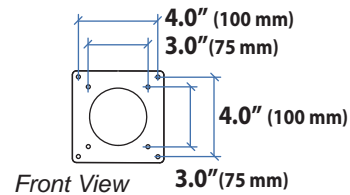

MXV Dual Monitor Arm

Dimensions

Desk Thickness

0.47"-1.25"
(12-32 mm)

Monitor Interface Bracket

Arm in full up position: 19.4" (493 mm)
Arm at max extension: 22.5" (570 mm)
Arm in full down position: 19.9" (506 mm)

Arm in full up position: 8.2" (210 mm)
Arm at max extension: 11.3" (287 mm)
Arm in full down position: 8.7" (223 mm)

MXV Dual Monitor Arm

MXV Dual Monitor Arm

Weight Capacity per Monitor
7 - 20 lbs (3.2 - 9.1 kg)
Monitor depth greater than 2.5" (64 mm) may diminish capacity.
Call Ergotron for more information.