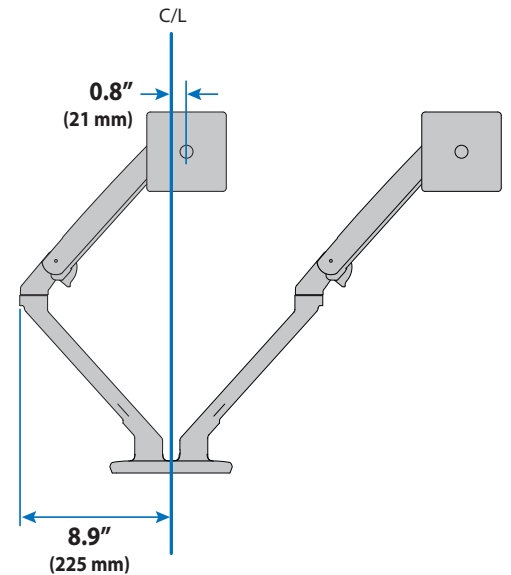

MXV Dual Monitor Arm

Dimensions

Desk Thickness

0.47"-1.25"
(12-32 mm)

Monitor Interface Bracket

Arm in full up position: 19.4" (493 mm)
Arm at max extension: 22.5" (570 mm)
Arm in full down position: 19.9" (506 mm)

Arm in full up position: 8.2" (210 mm)
Arm at max extension: 11.3" (287 mm)
Arm in full down position: 8.7" (223 mm)

MXV Dual Monitor Arm

MXV Dual Monitor Arm

Weight Capacity per Monitor
7 - 20 lbs (3.2 - 9.1 kg)
Monitor depth greater than 2.5" (64 mm) may diminish capacity.
Call Ergotron for more information.