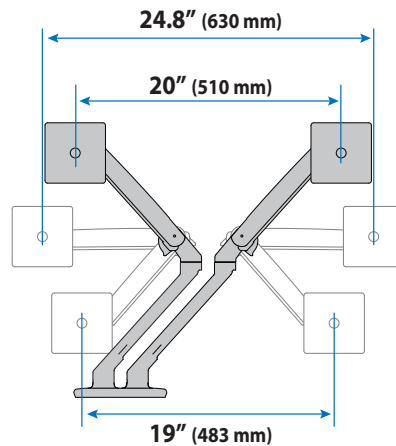

MXV Dual Monitor Arm

Dimensions

Desk Thickness

0.47"-1.25"
(12-32 mm)

Monitor Interface Bracket

Arm in full up position: 19.4" (493 mm)
Arm at max extension: 22.5" (570 mm)
Arm in full down position: 19.9" (506 mm)

Arm in full up position: 8.2" (210 mm)
Arm at max extension: 11.3" (287 mm)
Arm in full down position: 8.7" (223 mm)

MXV Dual Monitor Arm

MXV Dual Monitor Arm

Weight Capacity per Monitor
7 - 20 lbs (3.2 - 9.1 kg)
Monitor depth greater than 2.5" (64 mm) may diminish capacity.
Call Ergotron for more information.