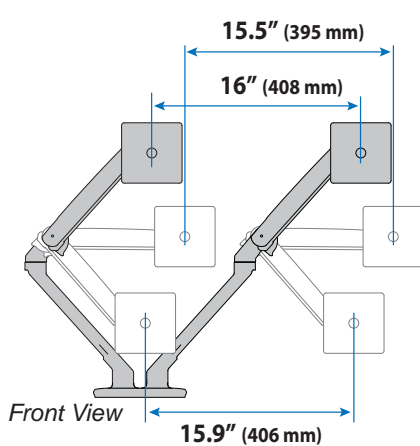

MXV Dual Monitor Arm

Dimensions

Desk Thickness

0.47"-1.25"
(12-32 mm)

Monitor Interface Bracket

Arm in full up position: 19.4" (493 mm)
Arm at max extension: 22.5" (570 mm)
Arm in full down position: 19.9" (506 mm)

Arm in full up position: 8.2" (210 mm)
Arm at max extension: 11.3" (287 mm)
Arm in full down position: 8.7" (223 mm)

MXV Dual Monitor Arm

MXV Dual Monitor Arm

Weight Capacity per Monitor
7 - 20 lbs (3.2 - 9.1 kg)
Monitor depth greater than 2.5" (64 mm) may diminish capacity.
Call Ergotron for more information.