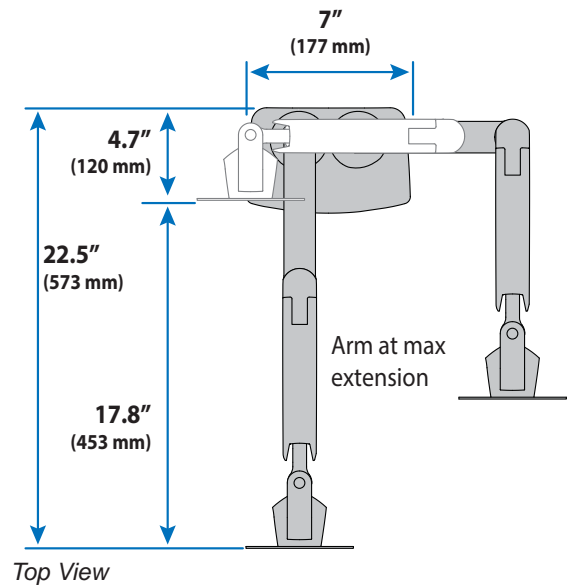

MXV Dual Monitor Arm

Dimensions

Desk Thickness

0.47"-1.25"
(12-32 mm)

Monitor Interface Bracket

Arm in full up position: 19.4" (493 mm)
Arm at max extension: 22.5" (570 mm)
Arm in full down position: 19.9" (506 mm)

Arm in full up position: 8.2" (210 mm)
Arm at max extension: 11.3" (287 mm)
Arm in full down position: 8.7" (223 mm)

MXV Dual Monitor Arm

MXV Dual Monitor Arm

Weight Capacity per Monitor
7 - 20 lbs (3.2 - 9.1 kg)
Monitor depth greater than 2.5" (64 mm) may diminish capacity.
Call Ergotron for more information.