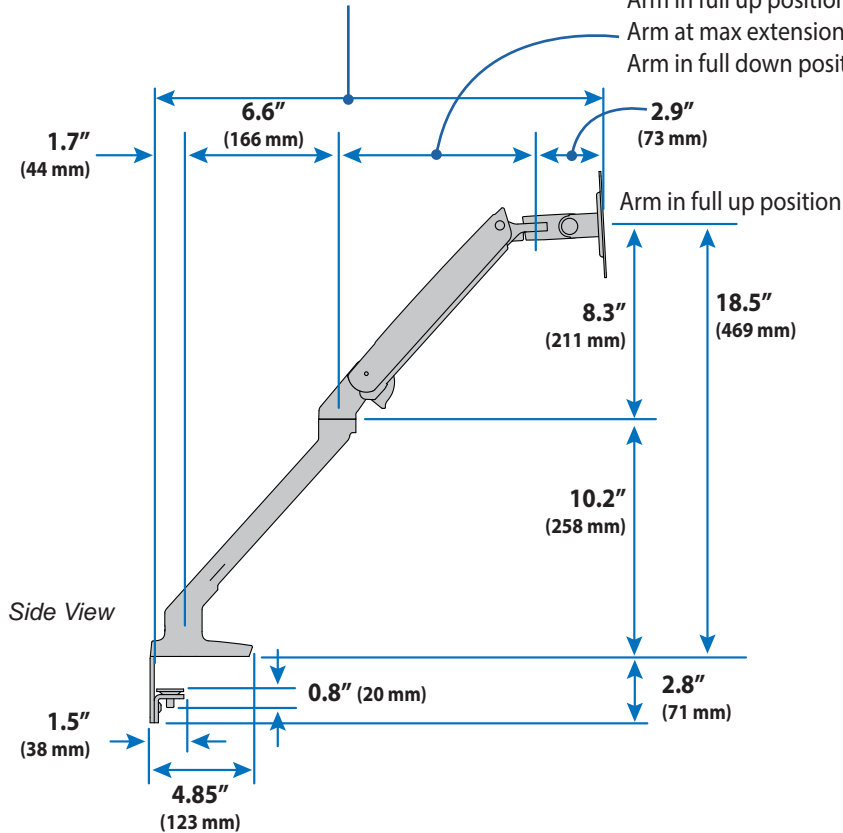

MXV Dual Monitor Arm

Dimensions

Desk Thickness

0.47"-1.25"
(12-32 mm)

Monitor Interface Bracket

Arm in full up position: 19.4" (493 mm)
Arm at max extension: 22.5" (570 mm)
Arm in full down position: 19.9" (506 mm)

Arm in full up position: 8.2" (210 mm)
Arm at max extension: 11.3" (287 mm)
Arm in full down position: 8.7" (223 mm)

MXV Dual Monitor Arm

MXV Dual Monitor Arm

Weight Capacity per Monitor
7 - 20 lbs (3.2 - 9.1 kg)
Monitor depth greater than 2.5" (64 mm) may diminish capacity.
Call Ergotron for more information.