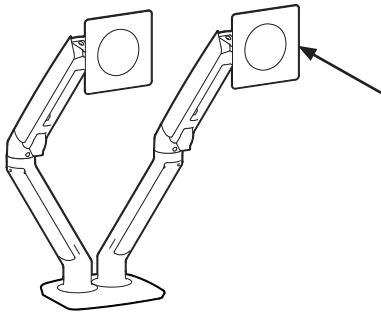

MXV Dual Monitor Arm

Dimensions

Desk Thickness

0.47"-1.25"
(12-32 mm)

Monitor Interface Bracket

Arm in full up position: 19.4" (493 mm)
Arm at max extension: 22.5" (570 mm)
Arm in full down position: 19.9" (506 mm)

Arm in full up position: 8.2" (210 mm)
Arm at max extension: 11.3" (287 mm)
Arm in full down position: 8.7" (223 mm)

MXV Dual Monitor Arm

MXV Dual Monitor Arm

Weight Capacity per Monitor
7 - 20 lbs (3.2 - 9.1 kg)
Monitor depth greater than 2.5" (64 mm) may diminish capacity.
Call Ergotron for more information.