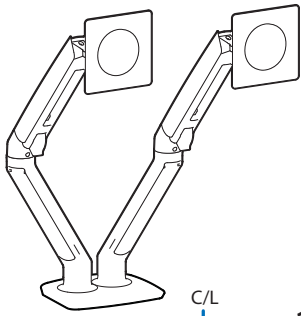

MXV Dual Monitor Arm

Dimensions

Desk Thickness

0.47"-1.25"
(12-32 mm)

Monitor Interface Bracket

Arm in full up position: 19.4" (493 mm)
Arm at max extension: 22.5" (570 mm)
Arm in full down position: 19.9" (506 mm)

Arm in full up position: 8.2" (210 mm)
Arm at max extension: 11.3" (287 mm)
Arm in full down position: 8.7" (223 mm)

MXV Dual Monitor Arm

MXV Dual Monitor Arm

Weight Capacity per Monitor
7 - 20 lbs (3.2 - 9.1 kg)
Monitor depth greater than 2.5" (64 mm) may diminish capacity.
Call Ergotron for more information.