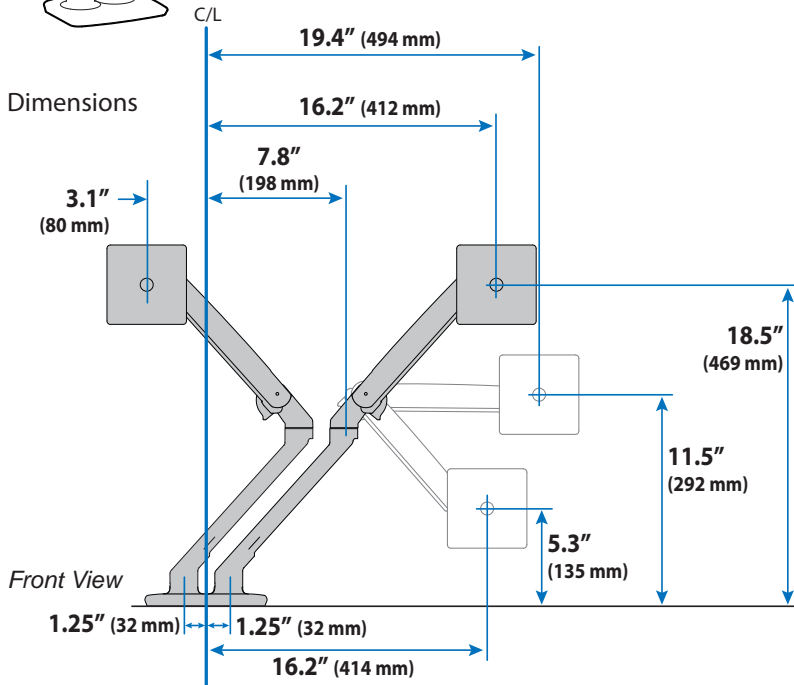

MXV Dual Monitor Arm

Dimensions

Desk Thickness

0.47"-1.25"
(12-32 mm)

Monitor Interface Bracket

Arm in full up position: 19.4" (493 mm)
Arm at max extension: 22.5" (570 mm)
Arm in full down position: 19.9" (506 mm)

Arm in full up position: 8.2" (210 mm)
Arm at max extension: 11.3" (287 mm)
Arm in full down position: 8.7" (223 mm)

MXV Dual Monitor Arm

MXV Dual Monitor Arm

Weight Capacity per Monitor
7 - 20 lbs (3.2 - 9.1 kg)
Monitor depth greater than 2.5" (64 mm) may diminish capacity.
Call Ergotron for more information.

Range of Motion