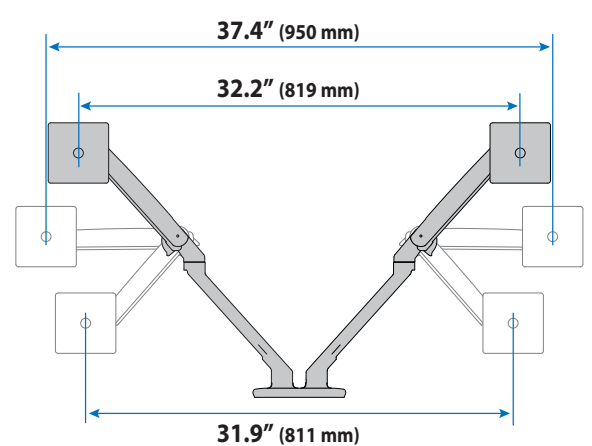

MXV Dual Monitor Arm

Dimensions

Desk Thickness

0.47"-1.25"
(12-32 mm)

Monitor Interface Bracket

Arm in full up position: 19.4" (493 mm)
Arm at max extension: 22.5" (570 mm)
Arm in full down position: 19.9" (506 mm)

Arm in full up position: 8.2" (210 mm)
Arm at max extension: 11.3" (287 mm)
Arm in full down position: 8.7" (223 mm)

MXV Dual Monitor Arm

MXV Dual Monitor Arm

Weight Capacity per Monitor
7 - 20 lbs (3.2 - 9.1 kg)
Monitor depth greater than 2.5" (64 mm) may diminish capacity.
Call Ergotron for more information.