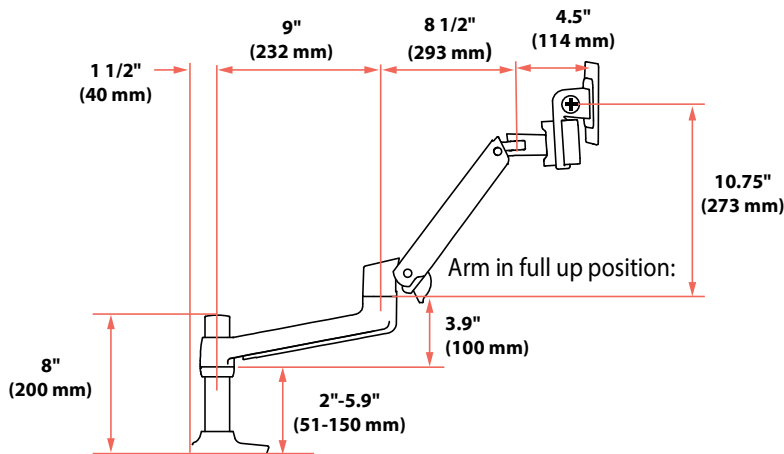

# LX Desk Dual Direct Arm

Dimensions

Side View

Side View

Front View

Desk Clamp

Side View

Thin: 12-18 mm (0.47"- 0.71")  
 or  
 Medium: 18-25 mm (0.71"- 0.98")  
 or  
 Thick: 25-35 mm (0.98"- 1.38")  
 Product comes with only one of these clamp dimensions. The other size clamps are sold separately.

# LX Desk Dual Direct Arm

Dimensions

Max Monitor Size

Front View

If your monitor thickness is ≤ 1 3/4" then the maximum monitor width is 25"  
 If your monitor thickness is between 1 3/4" and 2 1/2" then the maximum monitor width is 24 3/4"