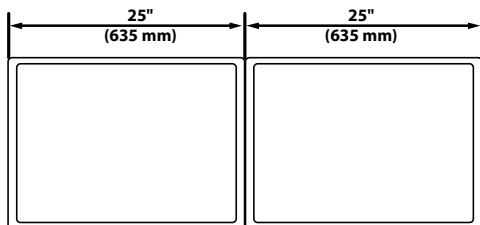

# LX Desk Dual Direct Arm

Dimensions

Side View

Side View

Front View

Desk Clamp

Side View

Thin: 12-18 mm (0.47"- 0.71")  
 or  
 Medium: 18-25 mm (0.71"- 0.98")  
 or  
 Thick: 25-35 mm (0.98"- 1.38")  
 Product comes with only one of these clamp dimensions. The other size clamps are sold separately.

# LX Desk Dual Direct Arm

Dimensions

Max Monitor Size

Front View

If your monitor thickness is ≤ 1 3/4" then the maximum monitor width is 25"  
 If your monitor thickness is between 1 3/4" and 2 1/2" then the maximum monitor width is 24 3/4"