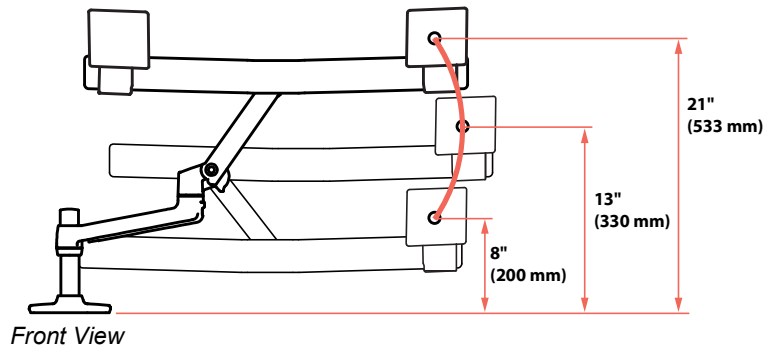

# LX Desk Dual Direct Arm

Dimensions

Side View

Side View

Front View

Desk Clamp

Side View

Thin: 12-18 mm (0.47"- 0.71")  
 or  
 Medium: 18-25 mm (0.71"- 0.98")  
 or  
 Thick: 25-35 mm (0.98"- 1.38")  
 Product comes with only one of these clamp dimensions. The other size clamps are sold separately.

# LX Desk Dual Direct Arm

Dimensions

Max Monitor Size

Front View

If your monitor thickness is ≤ 1 3/4" then the maximum monitor width is 25"  
 If your monitor thickness is between 1 3/4" and 2 1/2" then the maximum monitor width is 24 3/4"