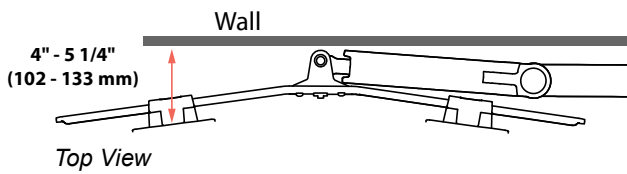

# LX Desk Dual Direct Arm

Dimensions

Side View

Side View

Front View

Desk Clamp

Side View

Thin: 12-18 mm (0.47"- 0.71")  
 or  
 Medium: 18-25 mm (0.71"- 0.98")  
 or  
 Thick: 25-35 mm (0.98"- 1.38")  
 Product comes with only one of these clamp dimensions. The other size clamps are sold separately.

# LX Desk Dual Direct Arm

Dimensions

Max Monitor Size

Front View

If your monitor thickness is ≤ 1 3/4" then the maximum monitor width is 25"  
 If your monitor thickness is between 1 3/4" and 2 1/2" then the maximum monitor width is 24 3/4"