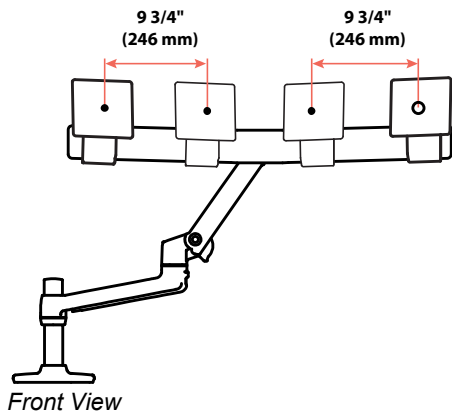

# LX Desk Dual Direct Arm

Dimensions

Side View

Side View

Front View

Desk Clamp

Side View

Thin: 12-18 mm (0.47"- 0.71")  
 or  
 Medium: 18-25 mm (0.71"- 0.98")  
 or  
 Thick: 25-35 mm (0.98"- 1.38")  
 Product comes with only one of these clamp dimensions. The other size clamps are sold separately.

# LX Desk Dual Direct Arm

Dimensions

Max Monitor Size

Front View

If your monitor thickness is ≤ 1 3/4" then the maximum monitor width is 25"  
 If your monitor thickness is between 1 3/4" and 2 1/2" then the maximum monitor width is 24 3/4"