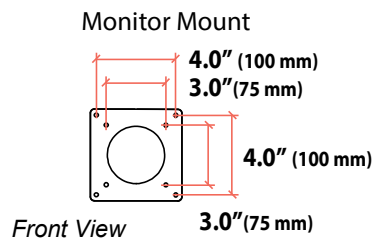

# LX Desk Dual Direct Arm

Dimensions

Side View

Side View

Front View

Desk Clamp

Side View

Thin: 12-18 mm (0.47"- 0.71")  
 or  
 Medium: 18-25 mm (0.71"- 0.98")  
 or  
 Thick: 25-35 mm (0.98"- 1.38")  
 Product comes with only one of these clamp dimensions. The other size clamps are sold separately.

# LX Desk Dual Direct Arm

Dimensions

Max Monitor Size

Front View

If your monitor thickness is ≤ 1 3/4" then the maximum monitor width is 25"  
 If your monitor thickness is between 1 3/4" and 2 1/2" then the maximum monitor width is 24 3/4"