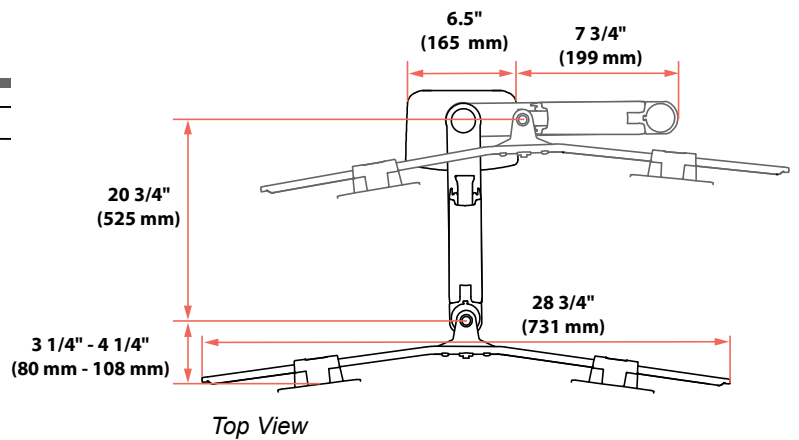

# LX Desk Dual Direct Arm

Dimensions

Side View

Side View

Front View

Desk Clamp

Side View

Thin: 12-18 mm (0.47"- 0.71")  
 or  
 Medium: 18-25 mm (0.71"- 0.98")  
 or  
 Thick: 25-35 mm (0.98"- 1.38")  
 Product comes with only one of these clamp dimensions. The other size clamps are sold separately.

# LX Desk Dual Direct Arm

Dimensions

Max Monitor Size

Front View

If your monitor thickness is ≤ 1 3/4" then the maximum monitor width is 25"  
 If your monitor thickness is between 1 3/4" and 2 1/2" then the maximum monitor width is 24 3/4"

## LX Desk Dual Direct Arm