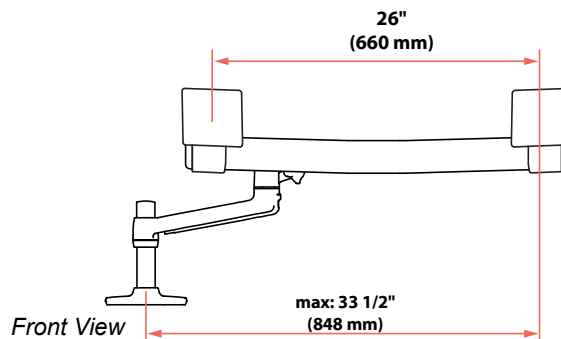

# LX Desk Dual Direct Arm

Dimensions

Side View

Side View

Front View

Desk Clamp

Side View

Thin: 12-18 mm (0.47"- 0.71")  
 or  
 Medium: 18-25 mm (0.71"- 0.98")  
 or  
 Thick: 25-35 mm (0.98"- 1.38")  
 Product comes with only one of these clamp dimensions. The other size clamps are sold separately.

# LX Desk Dual Direct Arm

Dimensions

Max Monitor Size

Front View

If your monitor thickness is ≤ 1 3/4" then the maximum monitor width is 25"  
 If your monitor thickness is between 1 3/4" and 2 1/2" then the maximum monitor width is 24 3/4"