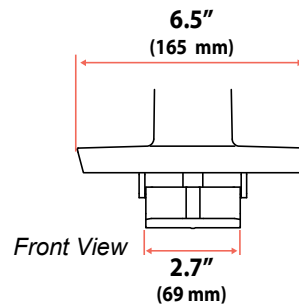

# LX Desk Dual Direct Arm

Dimensions

Side View

Side View

Front View

Desk Clamp

Side View

Thin: 12-18 mm (0.47"- 0.71")  
 or  
 Medium: 18-25 mm (0.71"- 0.98")  
 or  
 Thick: 25-35 mm (0.98"- 1.38")  
 Product comes with only one of these clamp dimensions. The other size clamps are sold separately.

# LX Desk Dual Direct Arm

Dimensions

Max Monitor Size

Front View

If your monitor thickness is ≤ 1 3/4" then the maximum monitor width is 25"  
 If your monitor thickness is between 1 3/4" and 2 1/2" then the maximum monitor width is 24 3/4"