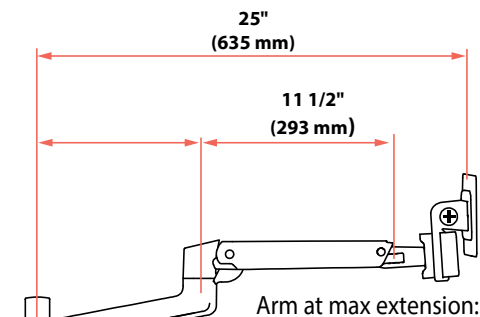

# LX Desk Dual Direct Arm

Dimensions

Side View

Side View

Front View

Desk Clamp

Side View

Thin: 12-18 mm (0.47"- 0.71")  
 or  
 Medium: 18-25 mm (0.71"- 0.98")  
 or  
 Thick: 25-35 mm (0.98"- 1.38")  
 Product comes with only one of these clamp dimensions. The other size clamps are sold separately.

# LX Desk Dual Direct Arm

Dimensions

Max Monitor Size

Front View

If your monitor thickness is ≤ 1 3/4" then the maximum monitor width is 25"  
 If your monitor thickness is between 1 3/4" and 2 1/2" then the maximum monitor width is 24 3/4"