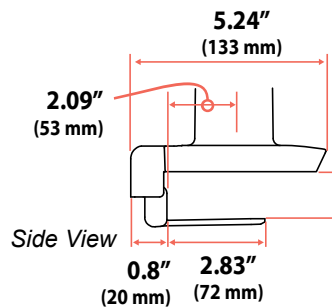

# LX Desk Dual Direct Arm

Dimensions

Side View

Side View

Front View

Desk Clamp

Side View

Thin: 12-18 mm (0.47"- 0.71")  
 or  
 Medium: 18-25 mm (0.71"- 0.98")  
 or  
 Thick: 25-35 mm (0.98"- 1.38")  
 Product comes with only one of these clamp dimensions. The other size clamps are sold separately.

# LX Desk Dual Direct Arm

Dimensions

Max Monitor Size

Front View

If your monitor thickness is ≤ 1 3/4" then the maximum monitor width is 25"  
 If your monitor thickness is between 1 3/4" and 2 1/2" then the maximum monitor width is 24 3/4"