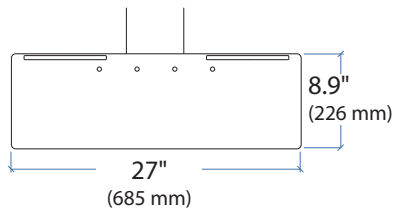

Keyboard Tray for WorkFit-S

Large Keyboard Tray

Extra Deep Keyboard Tray

9 Mounting Locations