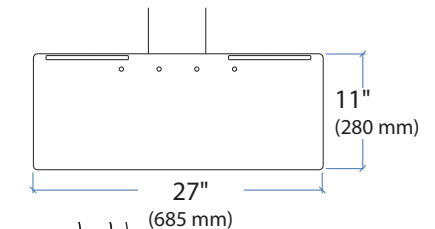

Keyboard Tray for WorkFit-S

Large Keyboard Tray

Extra Deep Keyboard Tray

9 Mounting Locations