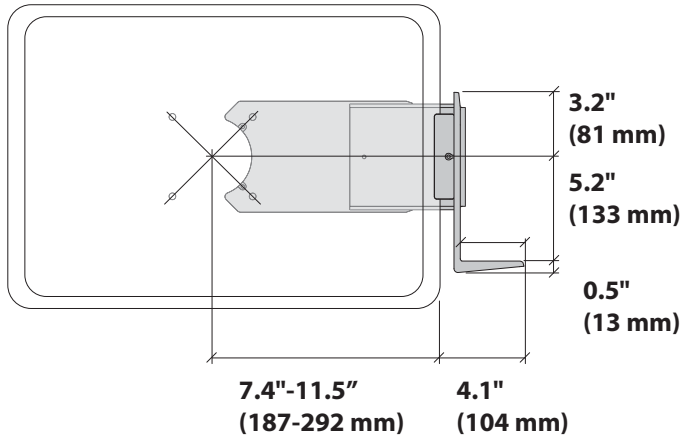

# VESA Scanner Bracket

2.2 lbs (1 kg)

Make sure you know the max. weight capacity of your mounting solution before attaching the scanner shelf. Include the weight of your monitor, scanner shelf, scanner base and scanner: xxx lbs (xxx kg) when figuring mounted weight on your mounting solution.