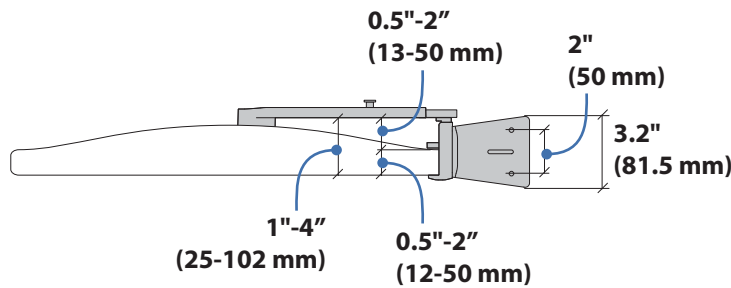

# VESA Scanner Bracket

2.2 lbs (1 kg)

Make sure you know the max. weight capacity of your mounting solution before attaching the scanner shelf. Include the weight of your monitor, scanner shelf, scanner base and scanner: xxx lbs (xxx kg) when figuring mounted weight on your mounting solution.