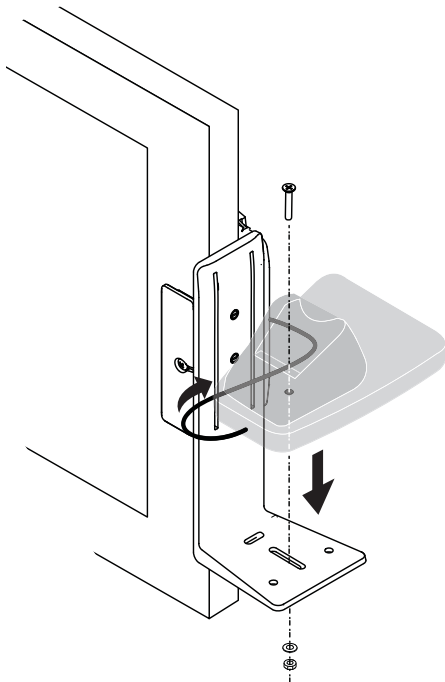

# VESA Scanner Bracket

2.2 lbs (1 kg)

Make sure you know the max. weight capacity of your mounting solution before attaching the scanner shelf. Include the weight of your monitor, scanner shelf, scanner base and scanner: xxx lbs (xxx kg) when figuring mounted weight on your mounting solution.

#### Scanner Base Attachment Options:

© 2013 Ergotron, Inc. rev. 08/26/2019 DIM-ScannerVESA Content is subject to change without notification

**Americas Sales and  
Corporate Headquarter**

**EMEA Sales**