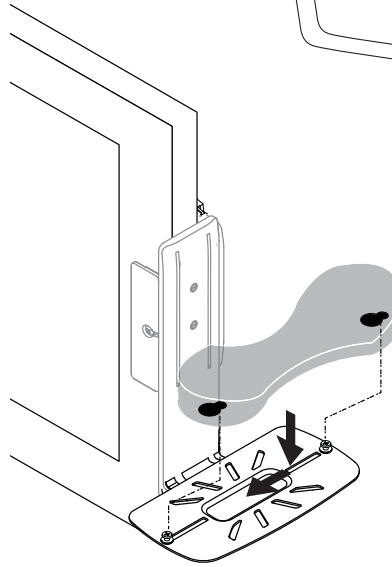

# VESA Scanner Bracket

2.2 lbs (1 kg)

Make sure you know the max. weight capacity of your mounting solution before attaching the scanner shelf. Include the weight of your monitor, scanner shelf, scanner base and scanner: xxx lbs (xxx kg) when figuring mounted weight on your mounting solution.

#### Scanner Base Attachment Options:

© 2013 Ergotron, Inc. rev. 08/26/2019 DIM-ScannerVESA Content is subject to change without notification

**Americas Sales and  
Corporate Headquarter**

**EMEA Sales**