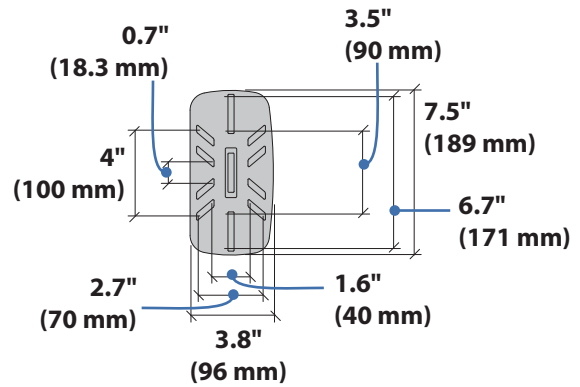

# VESA Scanner Bracket

2.2 lbs (1 kg)

Make sure you know the max. weight capacity of your mounting solution before attaching the scanner shelf. Include the weight of your monitor, scanner shelf, scanner base and scanner: xxx lbs (xxx kg) when figuring mounted weight on your mounting solution.

#### Scanner Base Attachment Options:

© 2013 Ergotron, Inc. rev. 08/26/2019 DIM-ScannerVESA Content is subject to change without notification

**Americas Sales and  
Corporate Headquarter**

**EMEA Sales**