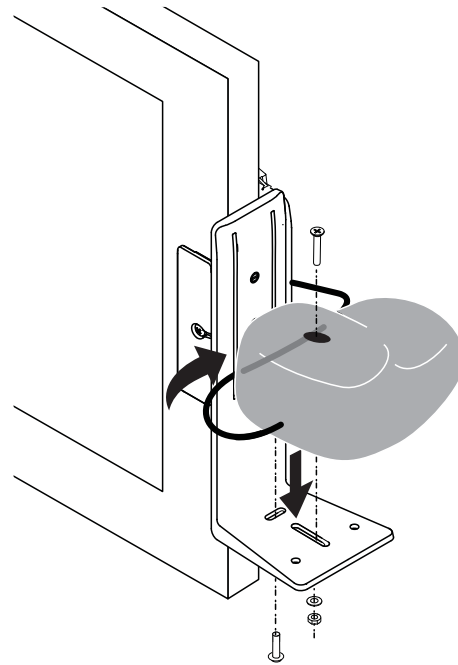

# VESA Scanner Bracket

2.2 lbs (1 kg)

Make sure you know the max. weight capacity of your mounting solution before attaching the scanner shelf. Include the weight of your monitor, scanner shelf, scanner base and scanner: xxx lbs (xxx kg) when figuring mounted weight on your mounting solution.

#### Scanner Base Attachment Options:

© 2013 Ergotron, Inc. rev. 08/26/2019 DIM-ScannerVESA Content is subject to change without notification

**Americas Sales and  
Corporate Headquarter**

**EMEA Sales**