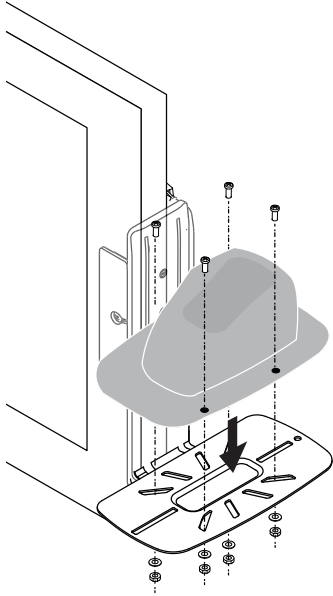

# VESA Scanner Bracket

2.2 lbs (1 kg)

Make sure you know the max. weight capacity of your mounting solution before attaching the scanner shelf. Include the weight of your monitor, scanner shelf, scanner base and scanner: xxx lbs (xxx kg) when figuring mounted weight on your mounting solution.

#### Scanner Base Attachment Options:

© 2013 Ergotron, Inc. rev. 08/26/2019 DIM-ScannerVESA Content is subject to change without notification

**Americas Sales and  
Corporate Headquarter**

**EMEA Sales**