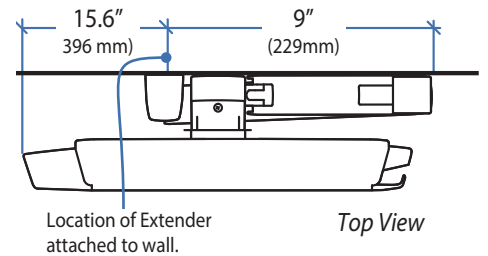

Sit Stand Combo Arm 9" Extender

Extender and Combo Arm

Extender and Combo Arm folded up to wall.

Extender and Combo Arm with Worksurface folded up to wall.

Extender and Combo Arm with Worksurface

Extender

Wall Mount Bracket

*Product shipped with rotation stop in place to prevent the Extender from hitting the wall.

© 2015 Ergotron, Inc. rev. 08/26/2019 DIM-9InchComboExtender Content is subject to change without notification