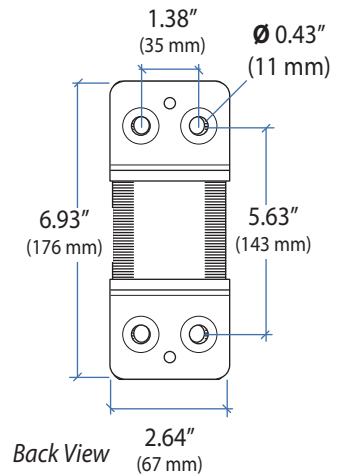

Sit Stand Combo Arm 9" Extender

Extender and Combo Arm

Extender and Combo Arm folded up to wall.

Extender and Combo Arm with Worksurface folded up to wall.

Extender and Combo Arm with Worksurface

Extender

Wall Mount Bracket

*Product shipped with rotation stop in place to prevent the Extender from hitting the wall.

© 2015 Ergotron, Inc. rev. 08/26/2019 DIM-9InchComboExtender Content is subject to change without notification