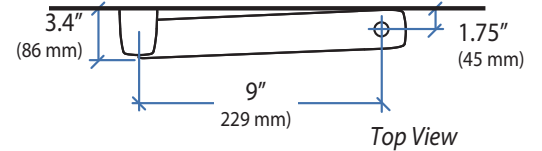

Sit Stand Combo Arm 9" Extender

Extender and Combo Arm

Extender and Combo Arm folded up to wall.

Extender and Combo Arm with Worksurface folded up to wall.

Extender and Combo Arm with Worksurface

Extender

Wall Mount Bracket

*Product shipped with rotation stop in place to prevent the Extender from hitting the wall.

© 2015 Ergotron, Inc. rev. 08/26/2019 DIM-9InchComboExtender Content is subject to change without notification