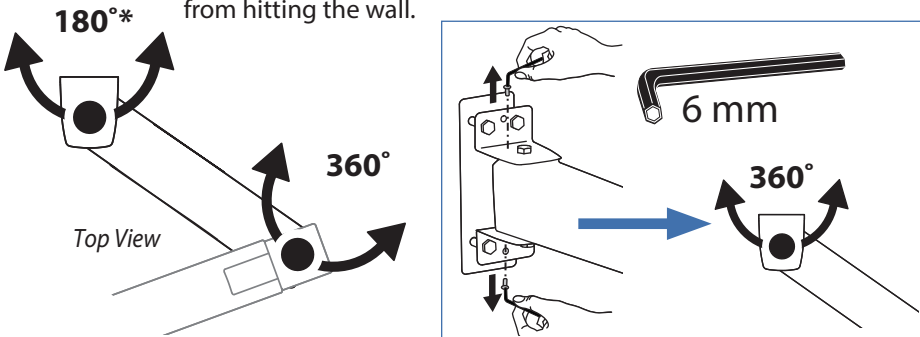

Sit Stand Combo Arm 9" Extender

Extender and Combo Arm

Extender and Combo Arm folded up to wall.

Extender and Combo Arm with Worksurface folded up to wall.

Extender and Combo Arm with Worksurface

Extender

Wall Mount Bracket

*Product shipped with rotation stop in place to prevent the Extender from hitting the wall.

© 2015 Ergotron, Inc. rev. 08/26/2019 DIM-9InchComboExtender Content is subject to change without notification