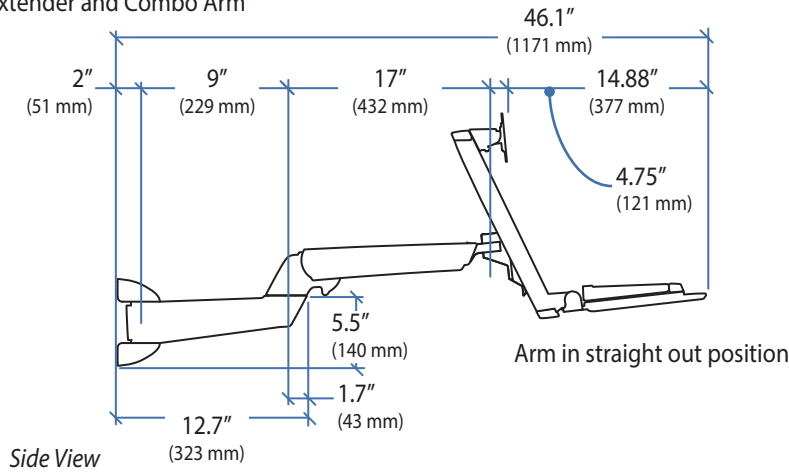

Sit Stand Combo Arm 9" Extender

Extender and Combo Arm

Extender and Combo Arm folded up to wall.

Extender and Combo Arm with Worksurface folded up to wall.

Extender and Combo Arm with Worksurface

Extender

Wall Mount Bracket

*Product shipped with rotation stop in place to prevent the Extender from hitting the wall.

© 2015 Ergotron, Inc. rev. 08/26/2019 DIM-9InchComboExtender Content is subject to change without notification