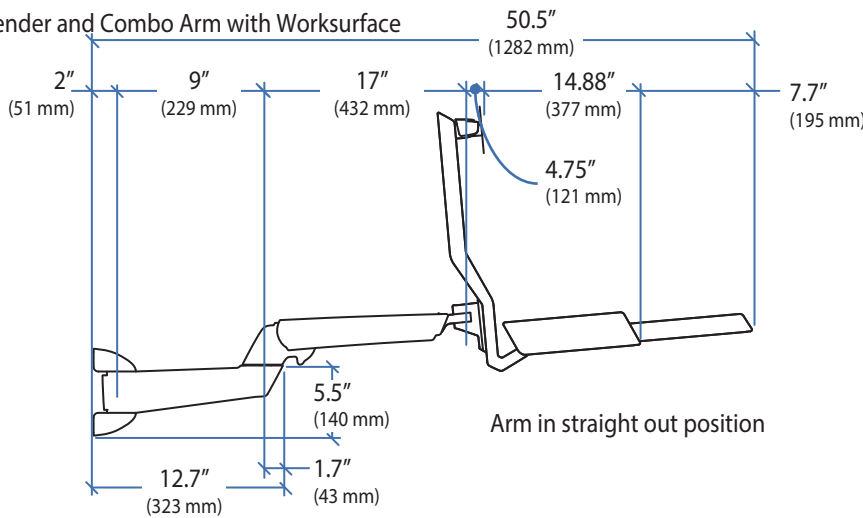

Sit Stand Combo Arm 9" Extender

Extender and Combo Arm

Extender and Combo Arm folded up to wall.

Extender and Combo Arm with Worksurface folded up to wall.

Extender and Combo Arm with Worksurface

Extender

Wall Mount Bracket

*Product shipped with rotation stop in place to prevent the Extender from hitting the wall.

© 2015 Ergotron, Inc. rev. 08/26/2019 DIM-9InchComboExtender Content is subject to change without notification