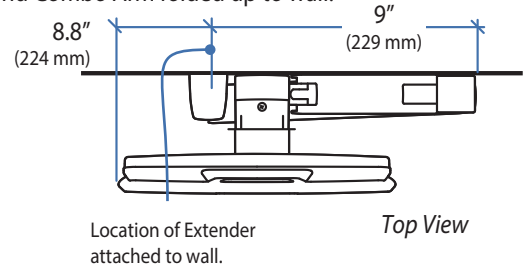

Sit Stand Combo Arm 9" Extender

Extender and Combo Arm

Extender and Combo Arm folded up to wall.

Extender and Combo Arm with Worksurface folded up to wall.

Extender and Combo Arm with Worksurface

Extender

Wall Mount Bracket

*Product shipped with rotation stop in place to prevent the Extender from hitting the wall.

© 2015 Ergotron, Inc. rev. 08/26/2019 DIM-9InchComboExtender Content is subject to change without notification