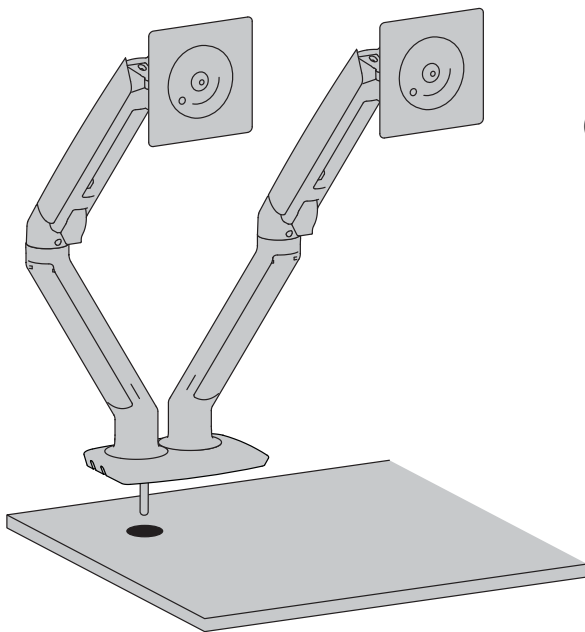

# MXV Grommet Hole Mount for MXV Dual Monitor Arm

### Desk Thickness

### Center Grommet Hole

### Two anti rotation holes