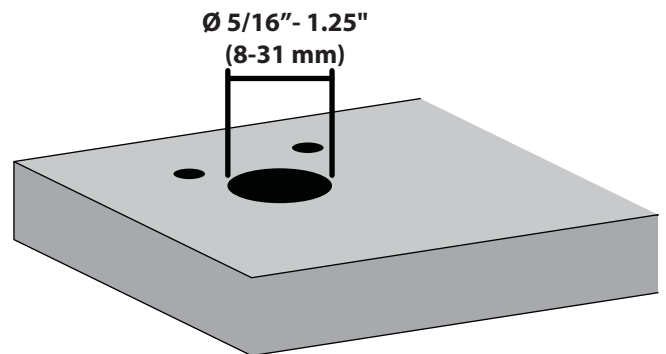

# MXV Grommet Hole Mount for MXV Dual Monitor Arm

### Desk Thickness

### Center Grommet Hole