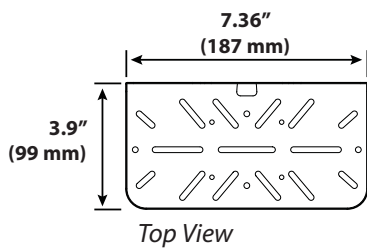

Slotted Shelf Horizontal T-Slot Mount

Product Weight: 0.32 lbs (0.15 kg)
 Weight Capacity: 1.3 lbs (0.6 kg)
 Compatible with most common scanners and mobile printers

DIMENSIONS

Download additional resources at ergotron.com