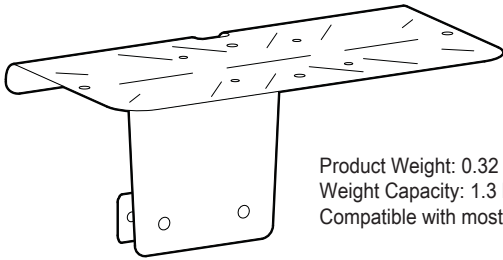

Slotted Shelf Horizontal T-Slot Mount

Product Weight: 0.32 lbs (0.15 kg)
 Weight Capacity: 1.3 lbs (0.6 kg)
 Compatible with most common scanners and mobile printers

DIMENSIONS

Download additional resources at ergotron.com