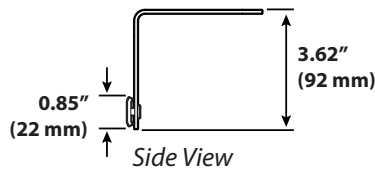

Slotted Shelf Horizontal T-Slot Mount

Product Weight: 0.32 lbs (0.15 kg)
 Weight Capacity: 1.3 lbs (0.6 kg)
 Compatible with most common scanners and mobile printers

DIMENSIONS

Download additional resources at ergotron.com