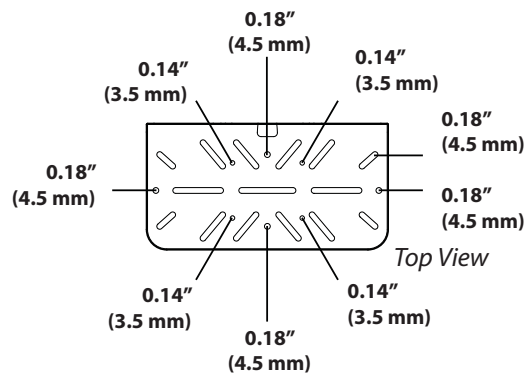

Slotted Shelf Horizontal T-Slot Mount

Product Weight: 0.32 lbs (0.15 kg)
 Weight Capacity: 1.3 lbs (0.6 kg)
 Compatible with most common scanners and mobile printers

DIMENSIONS

Download additional resources at ergotron.com