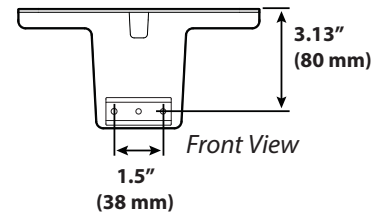

Slotted Shelf Horizontal T-Slot Mount

Product Weight: 0.32 lbs (0.15 kg)
 Weight Capacity: 1.3 lbs (0.6 kg)
 Compatible with most common scanners and mobile printers

DIMENSIONS

Download additional resources at ergotron.com